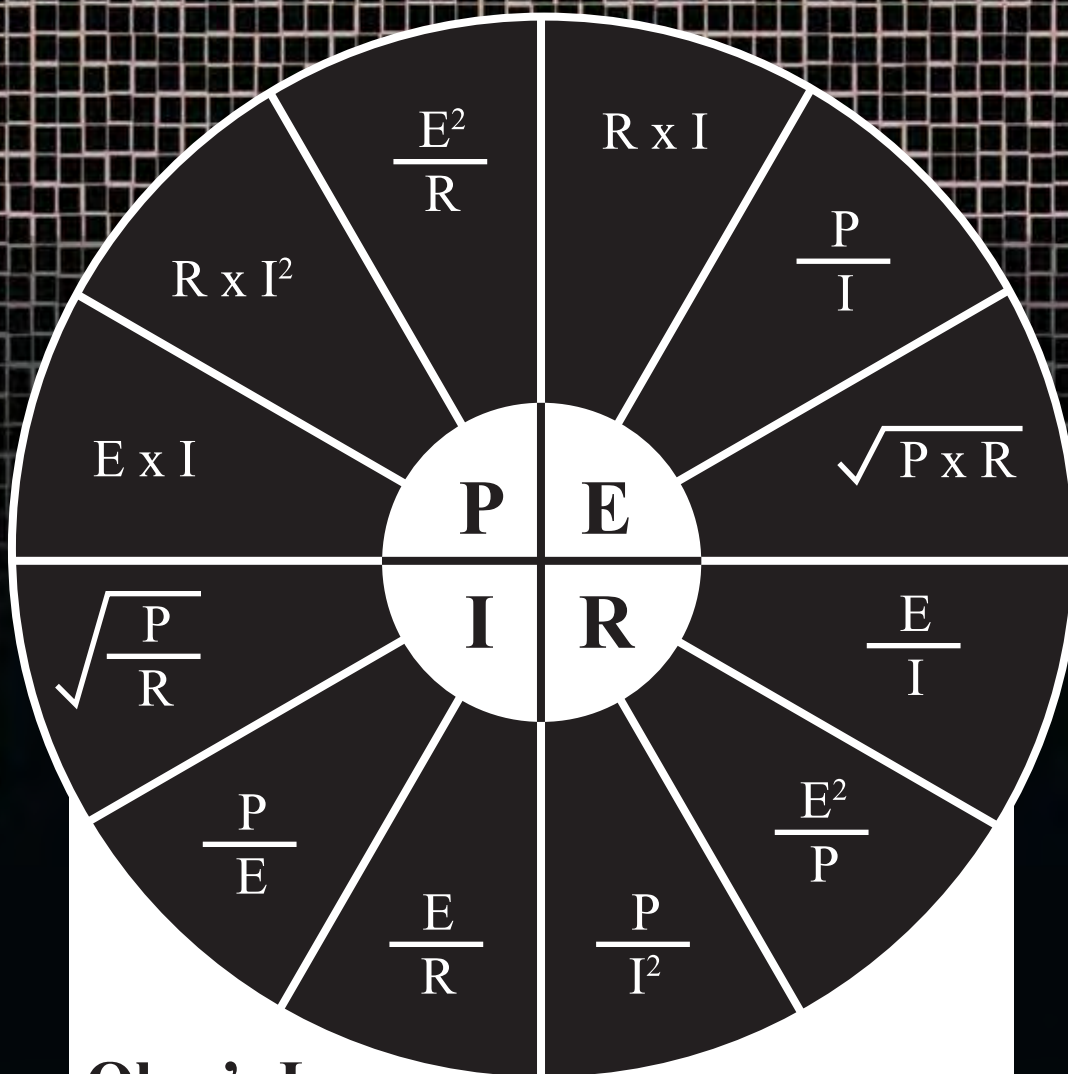

POWER FORMULAS

Ohm's Law

P = watts I = amps R = ohms E = volts

303-754-0001